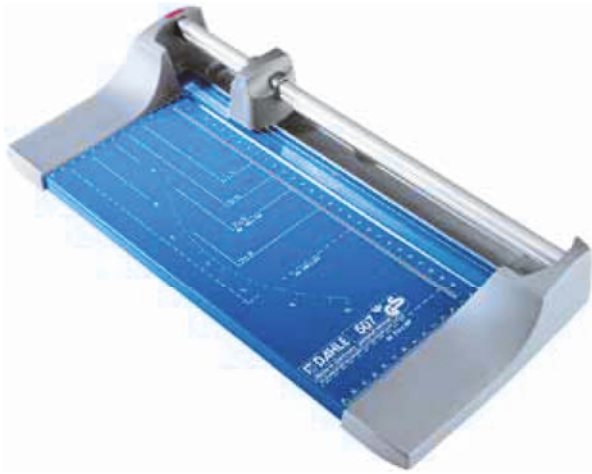

DAHLE ROLLING TRIMMERS

PERSONAL SERIES

Rolling Trimmers are the new generation of paper cutters. Designed for safety and accuracy, the cutting blades are encased in a plastic housing that virtually eliminates the chance of personal injury. The rotary action of these trimmers allow the blade to cut in either direction and sharpen itself as it cuts. It's this self sharpening action that produces a clean burr-free cut and guarantees many years of smooth precise cutting.

Dahle's Personal Trimmers are lightweight and portable so they can be conveniently taken anywhere. These trimmers are equipped with a ground self-sharpening blade that cuts in either

direction and an automatic paper clamp to hold your work securely in place. With a cutting capacity of up to 7 sheets of paper at a time, this trimmer is perfect for cutting paper, card stock, and photo paper. Dahle Personal Rolling Trimmers are available in 12" and 18" cutting lengths and are a popular choice among photographers, craft enthusiasts and office professionals.

PERSONAL SERIES

- ▶ Ground steel blade is encased in a protective housing for safety
- ▶ Cuts up to 7 sheets of paper at a time
- ▶ Bidirectional blade is self-sharpening to maintain a perfectly honed edge
- ▶ German engineered for precision and accuracy
- ▶ Automatic clamp holds paper securely
- ▶ Sturdy metal base with preprinted guides
- ▶ Imprinted protractor for angled cuts

Dahle Personal Trimmers feature a ground self-sharpening rotary blade that cuts in either direction.

German engineered for accuracy and a sturdy metal base for durability and longevity.

PRODUCT SPECIFICATIONS