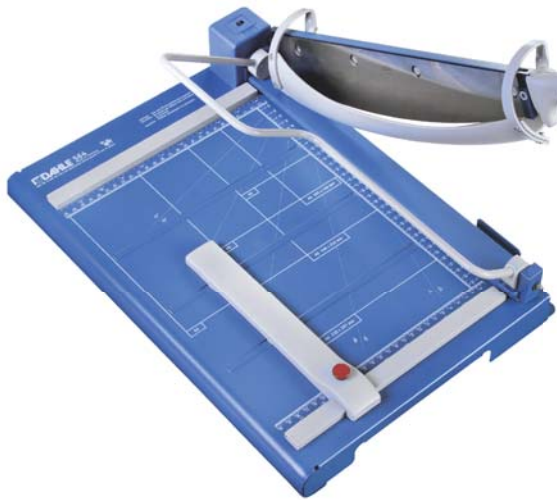

DAHLE GUILLOTINES

PREMIUM GUILLOTINE - MODEL 564

Dahle takes safety to a whole new level with its 564 Premium Guillotine. Designed and manufactured in Germany, this trimmer features a revolutionary safety guard that rotates around the cutting blade to ensure complete protection. This guard protects your fingers from a ground blade made of German Solingen steel. The blade sharpens itself with each and every cut so you're guaranteed to maintain a perfectly honed edge. The automatic safety shield, along with the razor sharp blade it protects you from, makes the Dahle 564 Premium Guillotine one of the safest, most capable trimmers ever developed.

Dahle's 564 Premium Guillotine is a commercial grade, high capacity paper cutter capable of trimming up to 40 sheets of paper at a time as well as mat board. The laser guide illuminates the entire length of the cut line, showing exactly where the cut will be. The ratchet-locking paper clamp provides even pressure along the entire cutting surface and securely holds your work in place to prevent fanning.

The 564 Premium Guillotine with laser guide is available in a 14 1/2" cutting length and is the preferred choice among professionals seeking extreme accuracy.

PREMIUM GUILLOTINE MODEL 564

- ▶ Revolutionary safety guard covers the blade throughout the entire cutting process
- ▶ Innovative spring system prevents the blade from flying up or falling down unexpectedly
- ▶ Cuts up to 40 sheets of paper at a time
- ▶ Ground self-sharpening cutting blade maintains a perfectly honed edge
- ▶ German engineered for precision and accuracy
- ▶ Laser guided accuracy will show exactly where the cut will be
- ▶ Sturdy metal base with preprinted guides

Ratchet-locking paper clamp provides even pressure along the entire cutting surface to hold work securely.

Laser guide illuminates the entire cutting line to show exactly where the cut will be.

PRODUCT SPECIFICATIONS