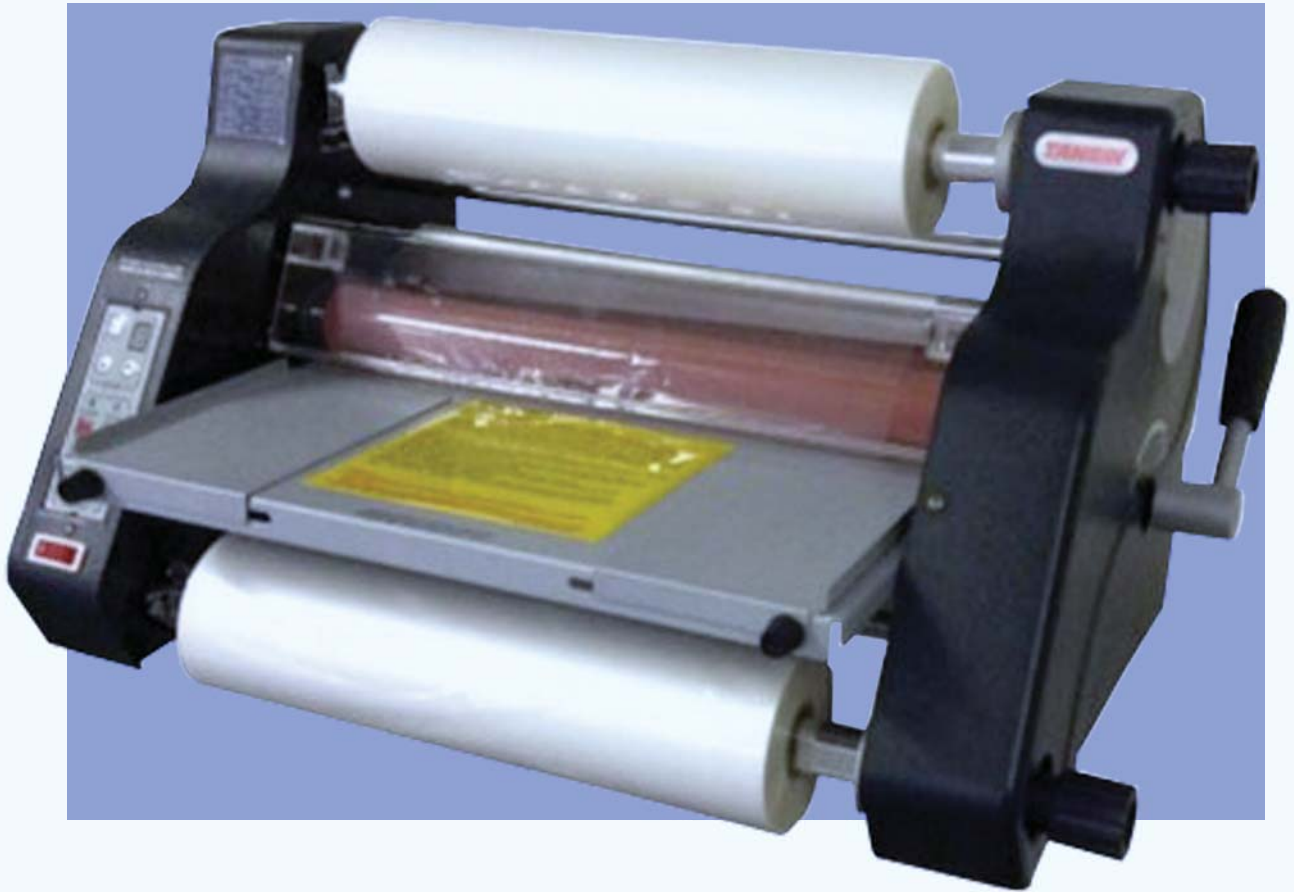

# Tamerica TCC1400i 14" Roll Laminator

The Tamerica TCC-1400i Professional Roll Laminator is a two sided thermal laminating and mounting roll laminator that is an ideal laminating solution for school or professional environments who consistently laminate various sized documents that are equal or less than 14" in width – this includes, but it not limited to signs, newspaper articles, rewards, labels, charts, lists and reports.

The heated rollers ensure a more quality finished laminating result. The Tamerica TCC-1400i accommodates laminating film 1.5mil -10mil in thickness on a 1" core and can mount up to 3/16" – these capabilities, in addition to adjustable temperature and speed controls, laminating speed up to 8.8ft/min, a built-in horizontal trimmer, and reverse function, make the TCC-1400i versatile and user-friendly.

# Features

The Tamerica TCC1400i 14" Roll Laminator offers carefully designed features intended to quickly get you up and running. The easy-to-use design makes the operator's job simpler with features such as:

- Max. Laminating Width: 14"
- Max. Laminating Thickness: 10mil
- Max. Laminating Speed: 8.8' /min
- Max. Mounting Capacity: 3/16" boards
- Variable speed & temperature control
- Temperature memory function
- Temperature conversion feature
- With sliding bar ("J" bar)
- With roller engage/disengage function
- Run / stop switch
- W/ regular 2-side rear film slitter
- W/ guide plate for 8.5" x 11"
- Reverse function
- 2-tone color (navy blue/silver)
- 1 year warranty