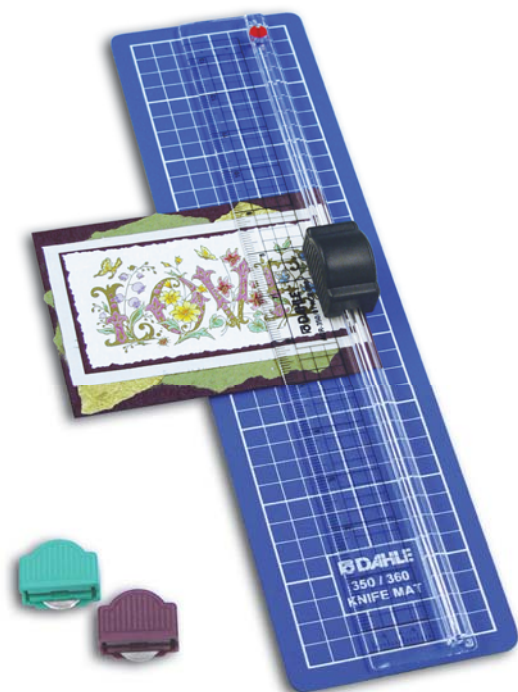

## TRIM RULER & CARD MAKER

Memories are meant to be cherished and now there's no easier way to preserve your keepsakes than by using a Dahle Craft Trimmer. Dahle's Trim Ruler and Card Maker will give your project the professional results you are looking for. With a cutting capacity of up to 3 sheets of paper at a time, this trimmer is perfect for creating old time photos, invitations, or just showing your creativity!

Dahle's Trim Ruler includes a 13" free floating ruler with cutting rail, three interchangeable cutting heads (straight, wavy, and perf), and a self healing cutting mat. Dahle's Card Maker includes

a 13" free floating ruler with cutting rail, three interchangeable cutting heads (straight, deckle, and scoring), and a self healing cutting mat.

These trimmers are safe, easy to use, and portable for just about any application. They can be used on any size cutting mat and are extremely versatile for larger trimming applications. They're perfect for cropping photographs, creating scrapbooks and making handmade greeting cards. Additional cutting heads can be purchased to increase your design capabilities and creativity.

### CRAFT TRIMMERS

- ▶ 13" Cutting length
- ▶ Lightweight and portable to take anywhere
- ▶ Circular blade enclosed in a plastic housing
- ▶ Includes straight and two decorative cutting heads as well as a cutting mat
- ▶ Free floating ruler allow for endless creative possibilities