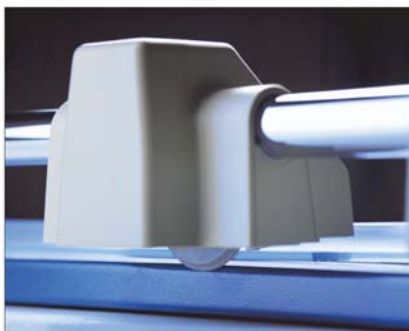

## PROFESSIONAL SERIES

Rolling Trimmers are the new generation of paper cutters. Designed for safety and accuracy, the cutting blades are encased in a plastic housing that virtually eliminates the chance of personal injury. The rotary action of these trimmers allow the blade to cut in either direction and sharpen itself as it cuts. It's this self sharpening action that produces a clean burr-free cut and guarantees many years of smooth precise cutting.

Dahle Professional Rolling trimmers are designed for heavy duty applications where precision is essential. These trimmers are equipped with a ground self-

sharpening blade that cuts in either direction. Most models in this series have a cutting capacity of up to 20 sheets of paper at a time and are perfect for cutting paper, trimming photographs, and large format printing. These trimmers can be wall mounted and the two larger sizes have optional floor stands. Dahle Professional Rolling Trimmers are available in 14", 20", 28", 37" and 51" cutting lengths and are a popular choice among professional photographers, print shops and graphic design agencies.

### PROFESSIONAL SERIES

- ▶ Ground steel blade is encased in a protective housing for safety
- ▶ Cuts up to 20 sheets of paper at a time (550-554)
- ▶ Bidirectional blade is self-sharpening to maintain a perfectly honed edge
- ▶ German engineered for precision and accuracy
- ▶ Automatic paper clamp holds work securely
- ▶ Sturdy metal base with preprinted guides
- ▶ Optional stand maximizes floor space (556 - 558)