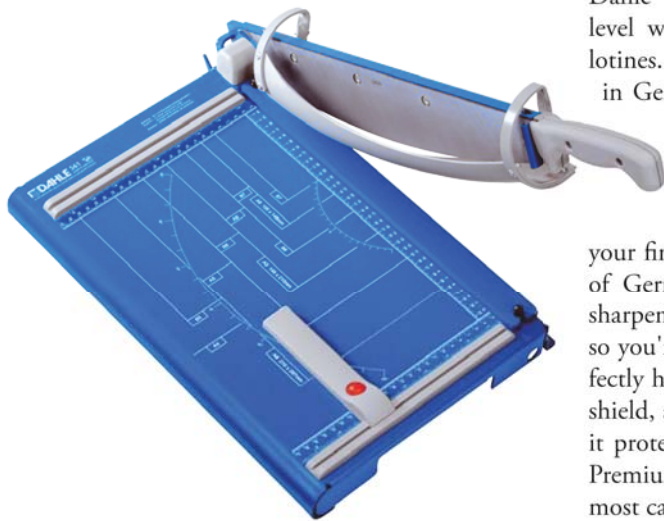

DAHLE GUILLOTINES

PREMIUM SERIES

Dahle takes safety to a whole new level with its line of Premium Guillotines. Designed and manufactured in Germany, these trimmers feature a revolutionary safety guard that rotates around the cutting blade to ensure complete protection. This guard protects your fingers from a ground blade made of German Solingen Steel. The blade sharpens itself with each and every cut so you're guaranteed to maintain a perfectly honed edge. The automatic safety shield, along with the razor sharp blade it protects you from, makes the Dahle Premium Guillotine one of the safest, most capable trimmers ever developed.

Dahle Premium Guillotines are commercial grade, high capacity paper cutters capable of trimming up to 35 sheets of paper at a time as well as mat board. The automatic paper clamp provides even pressure along the entire cutting surface and securely holds your work in place to prevent fanning.

Dahle Premium Guillotines are available in 14", 15", 21" and 27" cutting lengths and are the preferred choice among picture framers, print shops, and copy centers.

PREMIUM SERIES

- ▶ Revolutionary safety guard covers the blade throughout the entire cutting process
- ▶ Innovative spring system prevents the blade from flying up or falling down unexpectedly
- ▶ Cuts up to 35 sheets of paper at a time
- ▶ Ground self-sharpening cutting blade maintains a perfectly honed edge
- ▶ German engineered for precision and accuracy
- ▶ Automatic paper clamp holds work securely (561-565)
- ▶ Sturdy metal base with preprinted guides