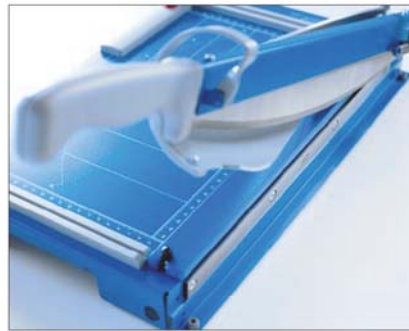

DAHLE GUILLOTINES

PREMIUM SERIES

Dahle takes safety to a whole new level with its line of Premium Guillotines. Designed and manufactured in Germany, these trimmers feature a revolutionary safety guard that rotates around the cutting blade to ensure complete protection. This guard protects your fingers from a ground blade made of German Solingen Steel. The blade sharpens itself with each and every cut so you're guaranteed to maintain a perfectly honed edge. The automatic safety shield, along with the razor sharp blade it protects you from, makes the Dahle Premium Guillotine one of the safest, most capable trimmers ever developed.

Dahle Premium Guillotines are commercial grade, high capacity paper cutters capable of trimming up to 35 sheets of paper at a time as well as mat board. The automatic paper clamp provides even pressure along the entire cutting surface and securely holds your work in place to prevent fanning.

Dahle Premium Guillotines are available in 14", 15", 21" and 27" cutting lengths and are the preferred choice among picture framers, print shops, and copy centers.

PREMIUM SERIES

- ▶ Revolutionary safety guard covers the blade throughout the entire cutting process
- ▶ Innovative spring system prevents the blade from flying up or falling down unexpectedly
- ▶ Cuts up to 35 sheets of paper at a time
- ▶ Ground self-sharpening cutting blade maintains a perfectly honed edge
- ▶ German engineered for precision and accuracy
- ▶ Automatic paper clamp holds work securely (561-565)
- ▶ Sturdy metal base with preprinted guides