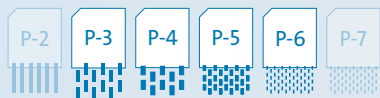

Security Levels