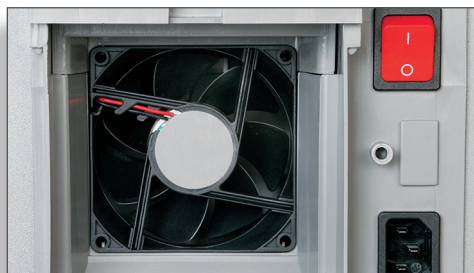

## 50114

- Oil-free/hassle-free shredding
- Automatic jam protection
- SmartPower energy management
- Shreds credit cards, clips, & staples

P-4

Security Level: P-4

Sheet Capacity: 10

Waste Volume: 8 gal.